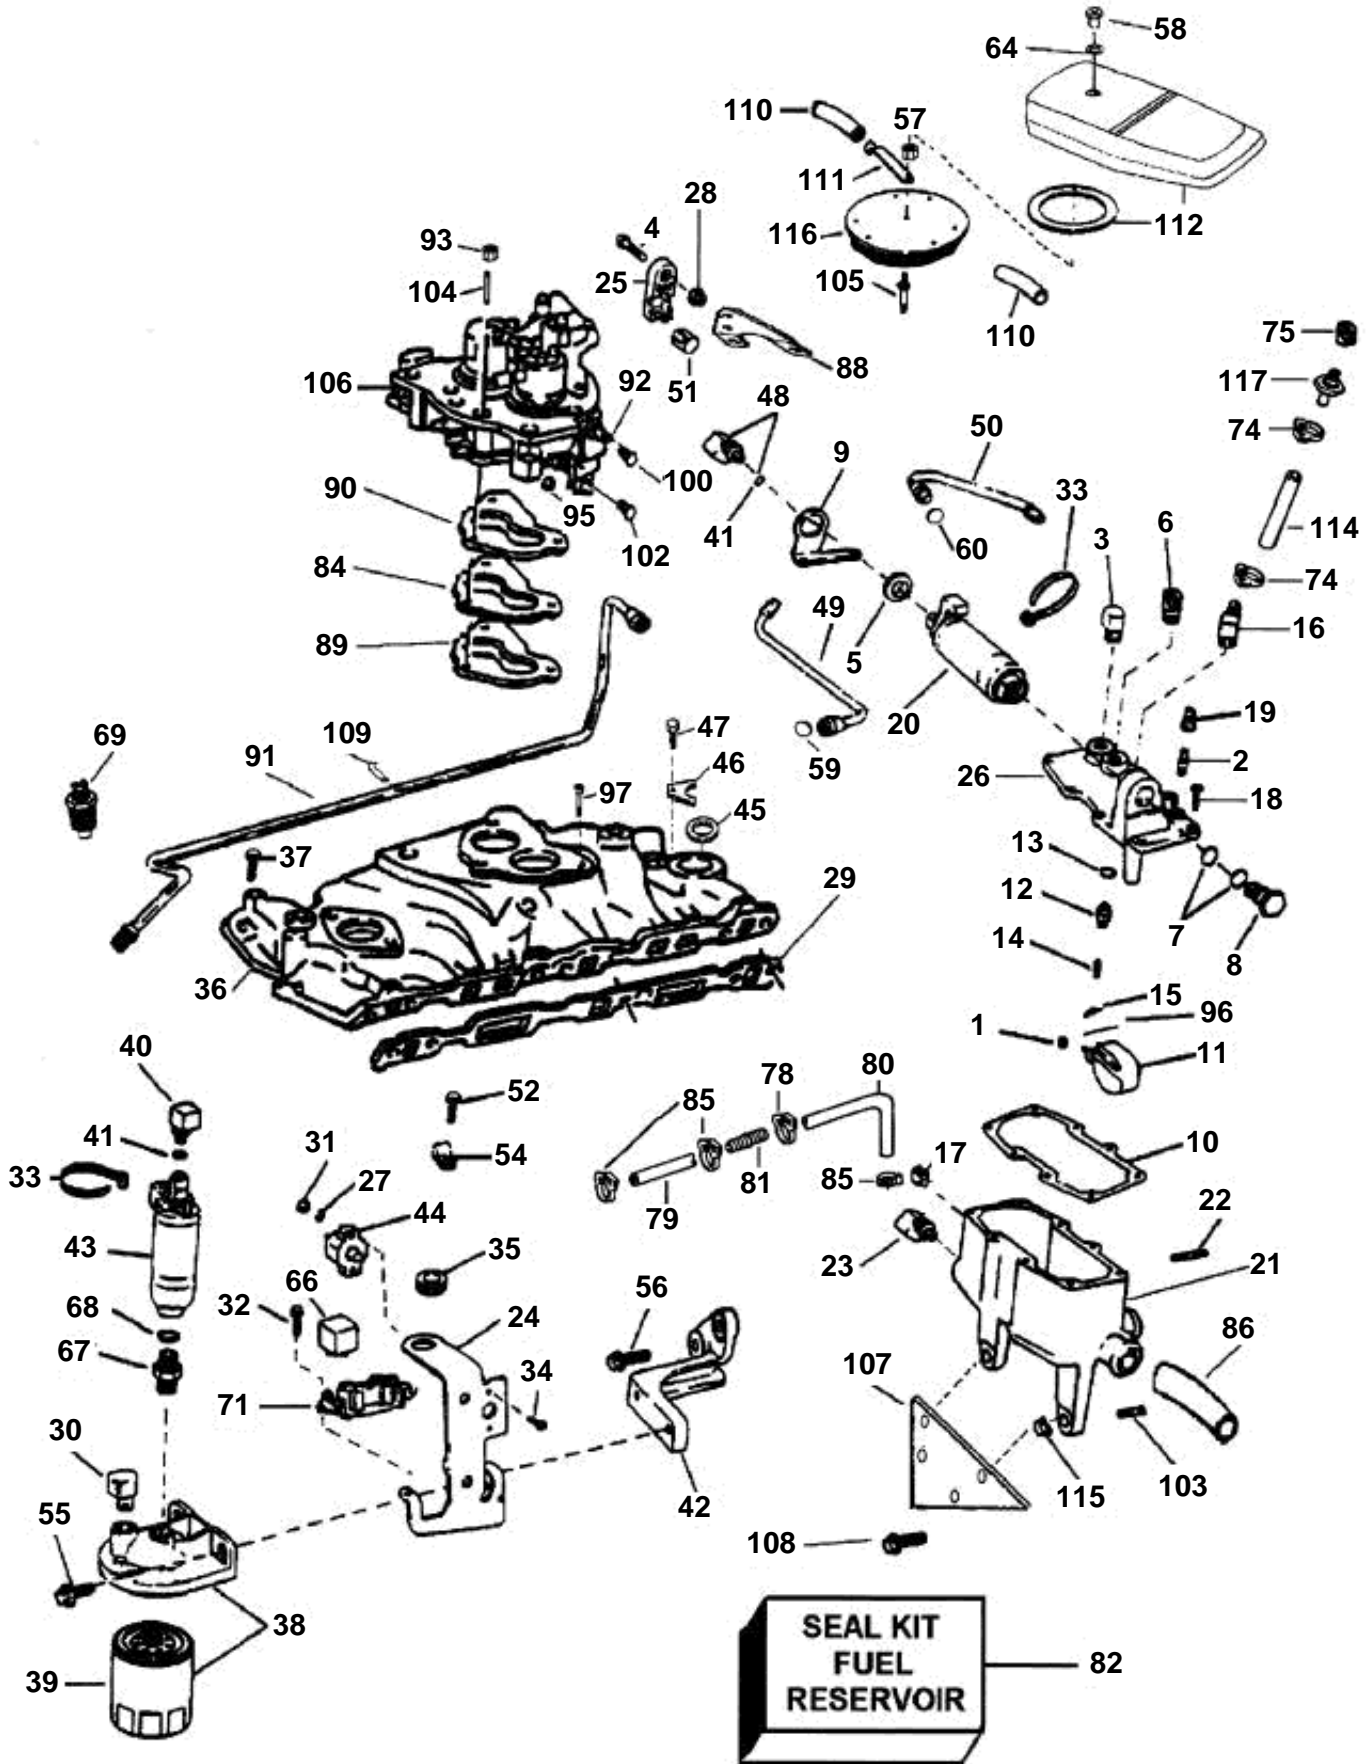

FUEL SYSTEM & INTAKE MANIFOLD, Gi

FUEL SYSTEM & INTAKE MANIFOLD, Gi

REF	PART NO.	QTY	DESCRIPTION	NOTES
1	3852034	1	Retainer, Float pin	
2	3854152	1	• Valve, Reservoir assy	
3	3852017	1	Adapter, Fuel line	Low pres. pump to reservoir
4	3852048	1	Screw, Throttle anchor to bracket	
5	3852481	1	Grommet, Fuel pump to cover, reservoir assy	
6	3852462	1	Fitting, TBI to reservoir, return	
7	3853642	2	O-ring, Retainer, fuel pump	
8	3853572	1	Hollow screw, Fuel pump to cover, reservoir assy	
9	3853573	1	Bracket, Fuel pump grommet, reservoir assy	
10	3853574	1	Gasket, Cover, reservoir assy	
11	3853575	1	Float, Reservoir assy	
12	3853576	1	Seat, Float needle, reservoir assy	
13	3853577	1	Gasket, Float needle seat, reservoir assy	
14	3853578	1	Needle, Float, reservoir assy	
15	3853579	1	Clip, Needle to float, reservoir assy	
16	3853597	1	Elbow, Vent, reservoir to intake	PNCA, PNCM, JNCS, PNCACE, PNCMCE only
	3855270	1	Exhaust pipe, Vent, reservoir to intake	PNCB, JNCC, PNCS, PNCBCE, PNCSCE only
17	3852167	1	• Plug, Reservoir drain	
18	3853606	8	Screw, Cover to reservoir	
19	3853616	2	Protective cap, Pressure valve	
20	3854280	1	Fuel pump, Electric, high pressure	
21	3854149	1	Tank	
22	3852093	1	• Stud, Oil cooler clamp to reservoir	Power steering
23	3852480	1	Riser, Reservoir to thermostat hsg	
24	3853544	1	Bracket, Support, fuel pump & relay mounting	
25	3850266	1	Anchorage, Throttle cable	
26	3854405	1	Cover, Reservoir	
27	3852001	2	Lock washer, Circuit breaker	Engine & ECA
28	3852118	1	Nut, Anchor, throttle cable to bracket	
29	3850379	1	• Gasket kit, Intake manifold	
30	3852013	1	Riser, Inlet, fuel filter cover	
31	3852064	2	Nut, Circuit breaker terminals	Engine & ECA
32	3852208	2	Screw, Relay & cable assy	To elec fuel pump bracket
33	3852158	1	• Lock strap, Engine cable to low pres. FP assy	
34	3853620	2	Screw, Circuit breaker to bracket	Engine & ECA
35	3852481	1	Grommet, Fuel pump to bracket	SX/DP-S
36	3850381	1	Inlet pipe	PNCA, PNCM, JNCS, PNCACE, PNCMCE only
	3855806	1	Inlet pipe	PNCB, JNCC, PNCS, PNCBCE, PNCSCE only
37	3852580	4	Screw, Intake	
38	3850861	1	Cover, Fuel filter	
39	3851218	1	• Fuel filter	
40	3853545	1	Fitting, Fuel pump to fuel line	
41	3850820	1	• O-ring, Fitting	
42	3853310	1	Bracket, Fuel pump, support bracket & filter	To engine
43	3854620	1	Fuel pump, Electric, low pressure	
44	3854163	1	Breaker, 20A, fuel pump	
45	3852109	1	• Gasket, Distributor	
46	3852108	1	Clamp, Distributor	
47	3853557	1	Screw, Distributor	
48	3854924	1	Fitting, Valve, high pressure fuel pump	
49	3854775	1	Fuel pipe, Pump to TBI, high pressure	
50	3854773	1	Fuel pipe, TBI to reservoir, return	
51	3852019	2	Retainer, Throttle cable	
52	3852115	1	Screw, Fuel line clamp to bracket	
54	3852231	1	Clamp, Fuel line to bracket, intake	
55	3853266	2	Screw, Fuel pump, support bracket, fuel filter	To bracket
56	3853326	2	Screw, Lift bracket, fuel pump & relay assy	To engine
57	3853561	1	Nut, Flame arrestor to TBI	
58	3852749	1	Nut, Flame arrestor cover	
59	3850424	1	O-ring, Fuel line to TBI	0.375
60	3850423	1	O-ring, Fuel line to TBI	0.312
64	3852007	1	Washer, Nut, flame arrestor cover	
66	3850403	1	Relay, Fuel pump	